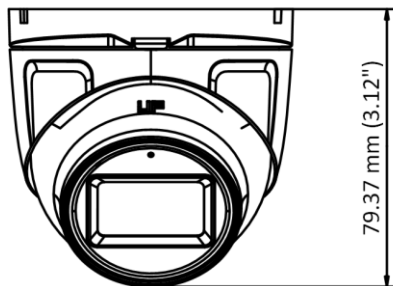

Order Model

HWT-T120-MS

Dimension