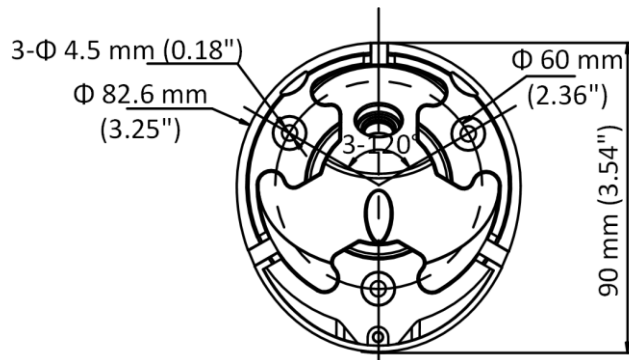

Order Model

HWT-T120-MS

Dimension

Accessories

Distributed

HIA-B401-110T
Wall Mount

HIA-B201
Corner Mount

HIA-J101
Junction Box

Headquarters

No.555 Qianmo Road, Binjiang District,
Hangzhou 310051, China
T +86-571-8807-5998
overseasbusiness@hikvision.com

Hikvision USA
T +1-909-895-0400
sales.usa@hikvision.com

Hikvision Europe
T +31-23-55-42-770
info.eu@hikvision.com

Hikvision Middle East
T +971-4-8816086
salesme@hikvision.com

Hikvision Russia
T +7-495-669-67-99
saleru@hikvision.com

Hikvision India
T +91-22-28469900
sales@pramahikvision.com

Hikvision Italy
T +39-0438-6902
info.it@hikvision.com

Hikvision France
T +33(0)1-85-330-450
info.fr@hikvision.com

Hikvision Spain
T +34-91-737-16-55
info.es@hikvision.com

Hikvision Poland
T +48-22-460-01-50
poland@hikvision.com

Hikvision UK
T +01628-902140
support.uk@hikvision.com

Hikvision Singapore
T +65-6684-4718
sg@hikvision.com

Hikvision Oceania
T +61-2-8599-4233
salesau@hikvision.com

Hikvision Canada
T +1-909-895-0400
sales.usa@hikvision.com

Hikvision Korea
T +82-31-731-8841
sales.korea@hikvision.com

Hikvision Brazil
T +55 11 3318-0050
Latam.support@hikvision.com

Hikvision Africa
T +27 (10) 0351172
sale.africa@hikvision.com

Hikvision Hong Kong
T +852-2151-1761