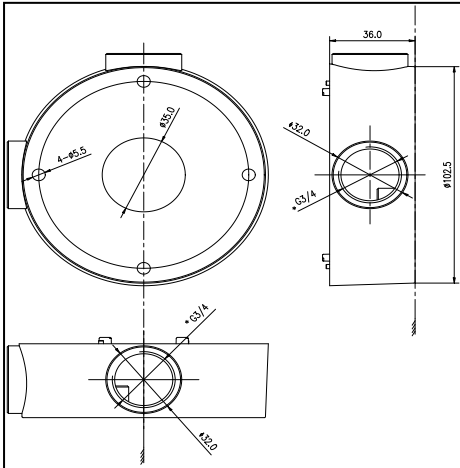

## DS-1260ZJ

Junction Box for Bullet Camera

### Dimension:

### Parameter:

Model	DS-1260ZJ
Parameters	Junction Box for Bullet Camera
Appearance	Hikvision White
Material	Aluminum Alloy
Dimension	Φ 88.5 mm
Weight	251g

### Notice:

- The bracket should be installed on flat wall
- Waterproof rubber is necessary for outdoor application
- The wall must be capable of supporting over 3 times as much as the total weight of the camera and the mount.
- The maximum load capacity of the bracket is 4.5KG