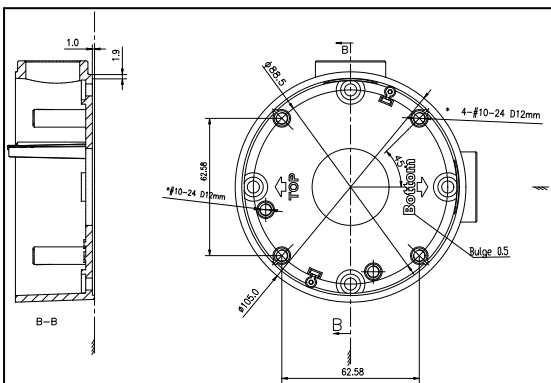

### Dimension:

### Parameter:

Model	DS-1260ZJ
Parameters	Junction Box for Bullet Camera
Appearance	Hikvision White
Material	Aluminum Alloy
Dimension	Φ 88.5 mm
Weight	251g