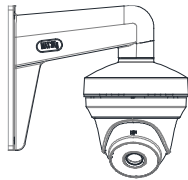

Specifications

Camera	
Image Sensor	2 MP CMOS image sensor
Signal System	PAL/NTSC
Video Frame Rate	PAL: 1080p@25fps NTSC: 1080p@30fps
Resolution	1920 (H) ×1080 (V)
Min. Illumination	0.005 Lux@(F1.2, AGC ON), 0 Lux with IR
Shutter Time	PAL: 1/25 s to 1/50, 000 s NTSC: 1/30 s to 1/50, 000 s
Lens	2.8 mm, 3.6 mm, 6 mm
Horizontal Field of View	106° (2.8 mm), 82° (3.6 mm), 51° (6 mm)
Lens Mount	M12
Day & Night	IR cut filter
Angle Adjustment	Pan: 0° to 360°, Tilt: 0° to 75°, Rotation: 0° to 360°
Synchronization	Internal synchronization
WDR (Wide Dynamic Range)	120 dB
Menu	
AGC	High/Medium/Low
D/N Mode	Auto/Color/BW (Black and White)
Image Mode	STD/HIGH-SAT
HLC	Support
BLC	Support
WDR	Support
Language	English
Functions	Brightness, Sharpness, 3D DNR, Mirror, Smart IR
Interface	
Video Output	1 HD analog output
Switch Button	TVI/AHD/CVI/CVBS
General	
Operating Conditions	-40 °C to 60 °C (-40 °F to 140 °F), Humidity: 90% or less (non-condensation)
Power Supply	12 VDC ±25%
Power Consumption	Max. 4.6 W
Protection Level	IP66
Material	Metal
IR Range	Up to 50 m
Dimensions	∅ 127.92 mm × 102.26 mm (∅ 5.04" × 4.03")
Weight	Approx. 440 g (0.97 lb.)

Order Model

HWT-T223-M

Dimension

Accessories

DS-1273ZJ-130-TRL
Wall Mount

DS-1275ZJ-SUS
Vertical Pole Mount

DS-1276ZJ-SUS
Corner Mount

DS-1280ZJ-M
Junction Box