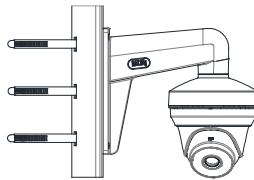

Specifications

Camera	
Image Sensor	2 MP CMOS image sensor
Signal System	PAL/NTSC
Video Frame Rate	PAL: 1080p@25fps NTSC: 1080p@30fps
Resolution	1920 (H) ×1080 (V)
Min. Illumination	0.005 Lux@(F1.2, AGC ON), 0 Lux with IR
Shutter Time	PAL: 1/25 s to 1/50, 000 s NTSC: 1/30 s to 1/50, 000 s
Lens	2.8 mm, 3.6 mm, 6 mm
Horizontal Field of View	106° (2.8 mm), 82° (3.6 mm), 51° (6 mm)
Lens Mount	M12
Day & Night	IR cut filter
Angle Adjustment	Pan: 0° to 360°, Tilt: 0° to 75°, Rotation: 0° to 360°
Synchronization	Internal synchronization
WDR (Wide Dynamic Range)	120 dB
Menu	
AGC	High/Medium/Low
D/N Mode	Auto/Color/BW (Black and White)
Image Mode	STD/HIGH-SAT
HLC	Support
BLC	Support
WDR	Support
Language	English
Functions	Brightness, Sharpness, 3D DNR, Mirror, Smart IR
Interface	
Video Output	1 HD analog output
Switch Button	TVI/AHD/CVI/CVBS
General	
Operating Conditions	-40 °C to 60 °C (-40 °F to 140 °F), Humidity: 90% or less (non-condensation)
Power Supply	12 VDC ±25%
Power Consumption	Max. 4.6 W
Protection Level	IP66
Material	Metal
IR Range	Up to 50 m
Dimensions	∅ 127.92 mm × 102.26 mm (∅ 5.04" × 4.03")
Weight	Approx. 440 g (0.97 lb.)

Order Model

HWT-T223-M

Dimension

Accessories

DS-1273ZJ-130-TRL
Wall Mount

DS-1275ZJ-SUS
Vertical Pole Mount

DS-1276ZJ-SUS
Corner Mount

DS-1280ZJ-M
Junction Box