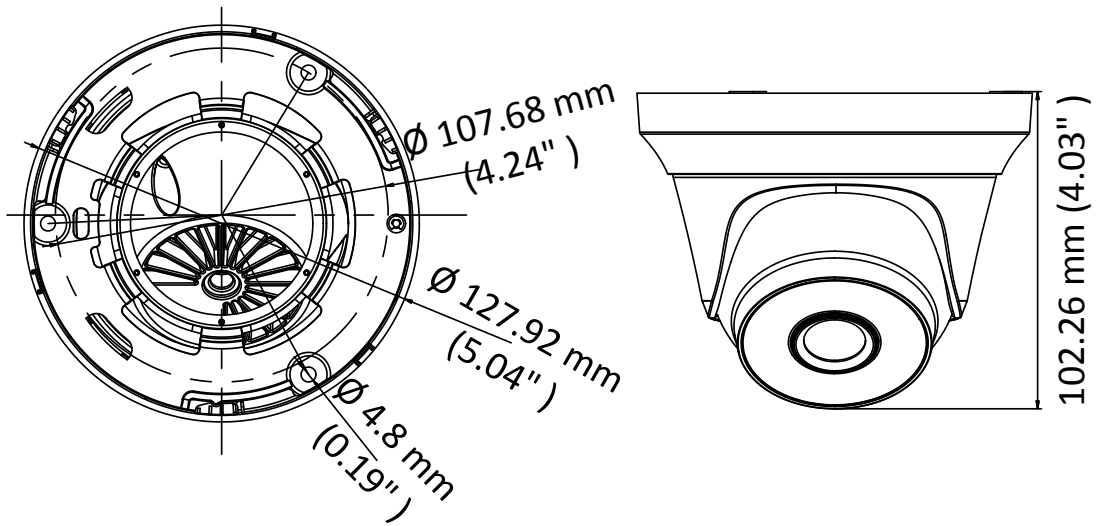

HWT-T223-M 2 MP EXIR Turret Camera

Key Features

- 2 MP high-performance CMOS
- Ultra low light
- 1920 × 1080 resolution
- 2.8 mm, 3.6 mm, 6 mm fixed lens
- OSD menu, 3D DNR, 120 dB true WDR, day/night switch
- EXIR 2.0, smart IR, up to 50 m IR distance
- 4 in 1 video output (switchable TVI/AHD/CVI/CVBS)
- IP66

Specifications

Camera	
Image Sensor	2 MP CMOS image sensor
Signal System	PAL/NTSC
Video Frame Rate	PAL: 1080p@25fps NTSC: 1080p@30fps
Resolution	1920 (H) ×1080 (V)
Min. Illumination	0.005 Lux@(F1.2, AGC ON), 0 Lux with IR
Shutter Time	PAL: 1/25 s to 1/50, 000 s NTSC: 1/30 s to 1/50, 000 s
Lens	2.8 mm, 3.6 mm, 6 mm
Horizontal Field of View	106° (2.8 mm), 82° (3.6 mm), 51° (6 mm)
Lens Mount	M12
Day & Night	IR cut filter
Angle Adjustment	Pan: 0° to 360°, Tilt: 0° to 75°, Rotation: 0° to 360°
Synchronization	Internal synchronization
WDR (Wide Dynamic Range)	120 dB
Menu	
AGC	High/Medium/Low
D/N Mode	Auto/Color/BW (Black and White)
Image Mode	STD/HIGH-SAT
HLC	Support
BLC	Support
WDR	Support
Language	English
Functions	Brightness, Sharpness, 3D DNR, Mirror, Smart IR
Interface	
Video Output	1 HD analog output
Switch Button	TVI/AHD/CVI/CVBS
General	
Operating Conditions	-40 °C to 60 °C (-40 °F to 140 °F), Humidity: 90% or less (non-condensation)
Power Supply	12 VDC ±25%
Power Consumption	Max. 4.6 W
Protection Level	IP66
Material	Metal
IR Range	Up to 50 m
Dimensions	∅ 127.92 mm × 102.26 mm (∅ 5.04" × 4.03")
Weight	Approx. 440 g (0.97 lb.)

Order Model

HWT-T223-M

Dimension

Accessories

DS-1273ZJ-130-TRL
Wall Mount

DS-1275ZJ-SUS
Vertical Pole Mount

DS-1276ZJ-SUS
Corner Mount

DS-1280ZJ-M
Junction Box